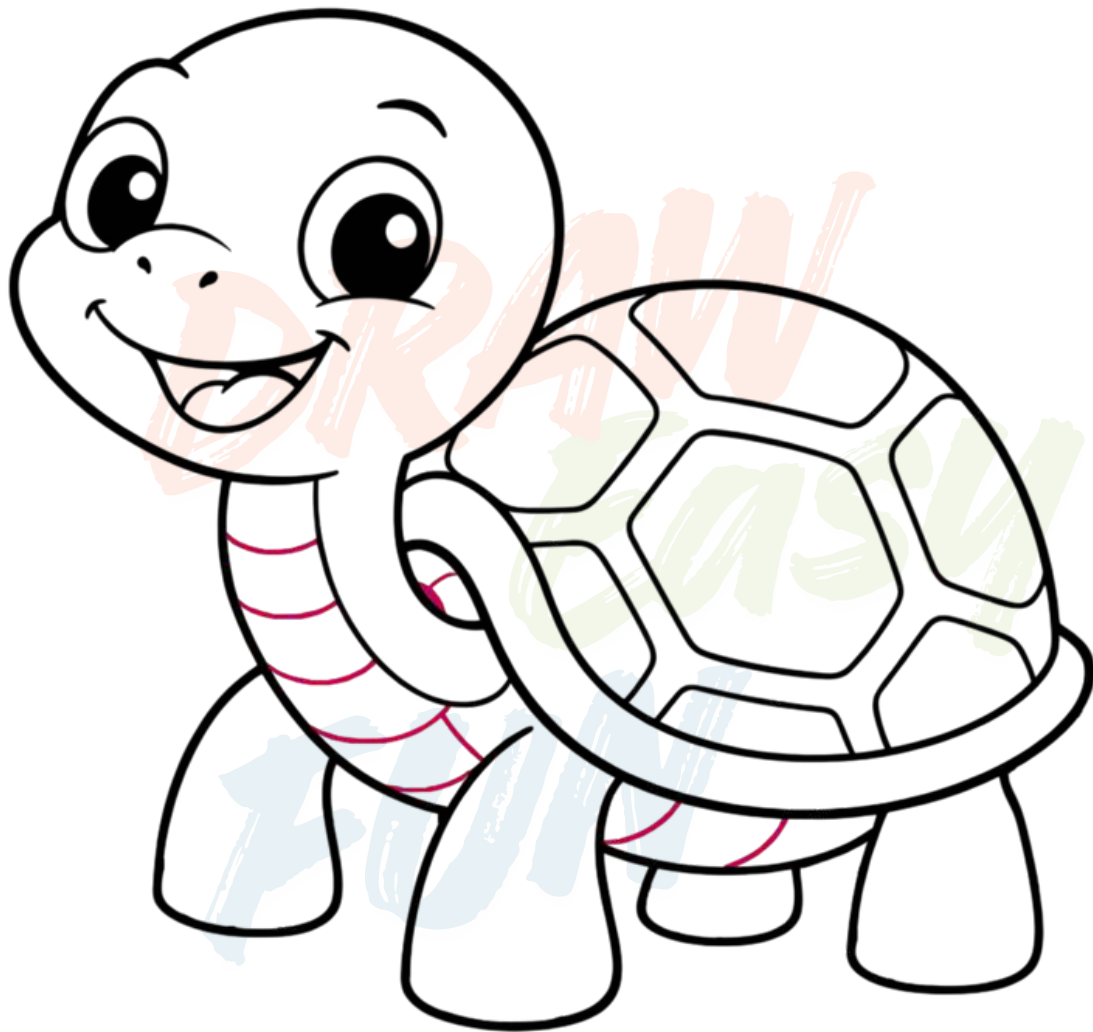

Step 1: Draw the Turtle's Head Shape

DRAW
EASY
FUN

Step 2: Draw the Turtle's Cute Cartoon Eyes

DRAW
EASY
FUN

Step 3: Add the Turtle's Facial Details

DRAW
EASY
FUN

Step 4: Draw the Turtle's Neck

Step 5: Draw the Turtle's Shell Outline

Step 6: Draw the Turtle's Legs and Feet

Step 7: Add Shell Pattern Details

Step 8: Add Neck Details

Step 9: Add Feet Details and Tail

Step 10: Draw the Ground and Grass

Step 11: Add Flowers and Final Background Details

Step 12: Color Your Cartoon Turtle