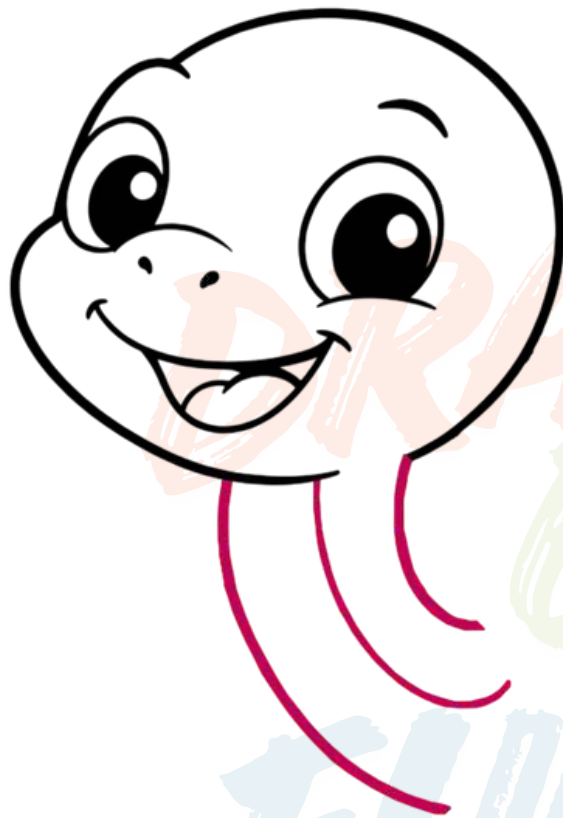

Step 1: Draw the Turtle's Head Shape

DRAW
EASY
FUN

Step 2: Draw the Turtle's Cute Cartoon Eyes

DRAW
EASY
FUN

Step 3: Add the Turtle's Facial Details

DRAW
EASY
FUN

Step 4: Draw the Turtle's Neck

Step 5: Draw the Turtle's Shell Outline

Step 6: Draw the Turtle's Legs and Feet

Step 7: Add Shell Pattern Details

Step 8: Add Neck Details

Step 9: Add Feet Details and Tail

Step 10: Draw the Ground and Grass

Step 11: Add Flowers and Final Background Details

Step 12: Color Your Cartoon Turtle