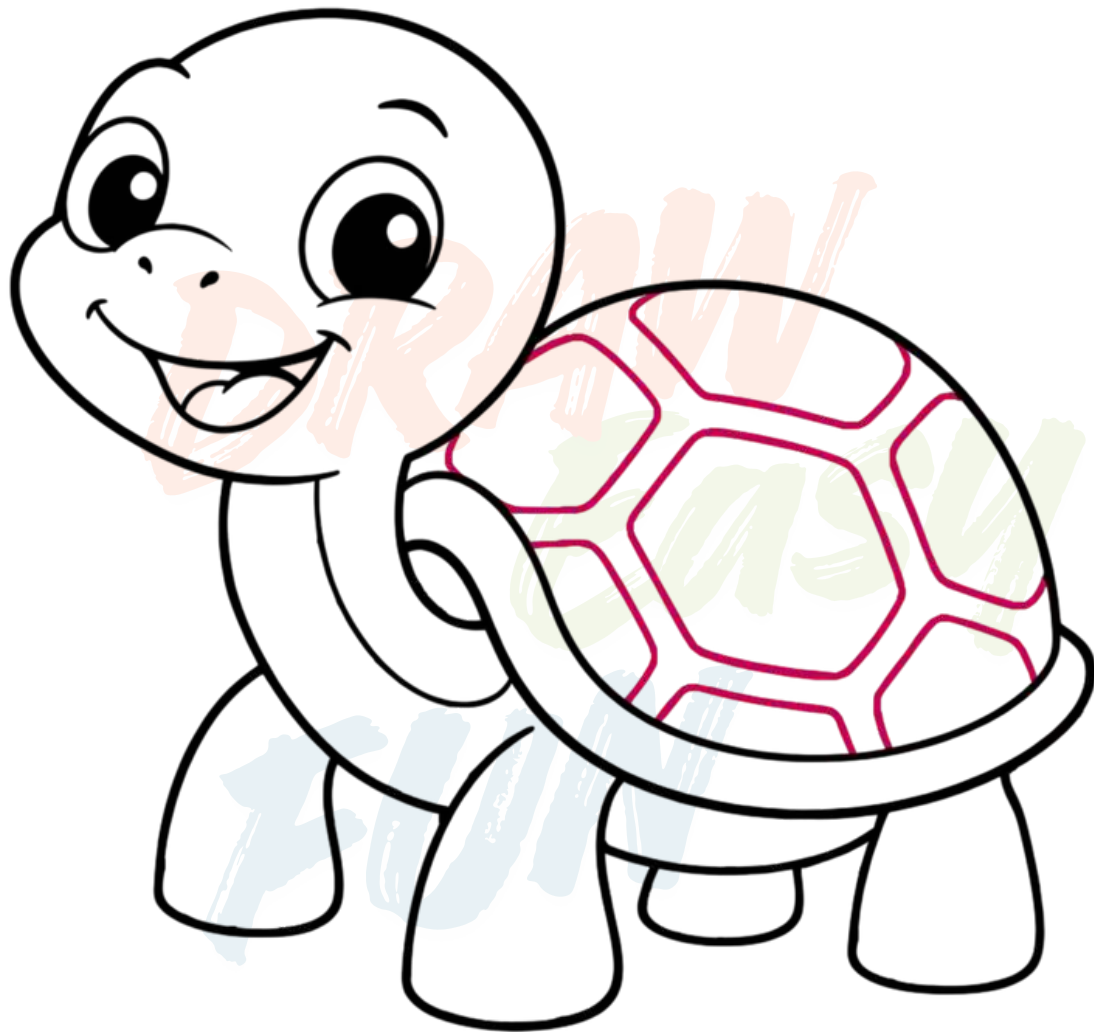

Step 1: Draw the Turtle's Head Shape

DRAW
EASY
FUN

Step 2: Draw the Turtle's Cute Cartoon Eyes

DRAW
EASY
FUN

Step 3: Add the Turtle's Facial Details

DRAW
EASY
FUN

Step 4: Draw the Turtle's Neck

Step 5: Draw the Turtle's Shell Outline

Step 6: Draw the Turtle's Legs and Feet

Step 7: Add Shell Pattern Details

Step 8: Add Neck Details

Step 9: Add Feet Details and Tail

Step 10: Draw the Ground and Grass

Step 11: Add Flowers and Final Background Details

Step 12: Color Your Cartoon Turtle