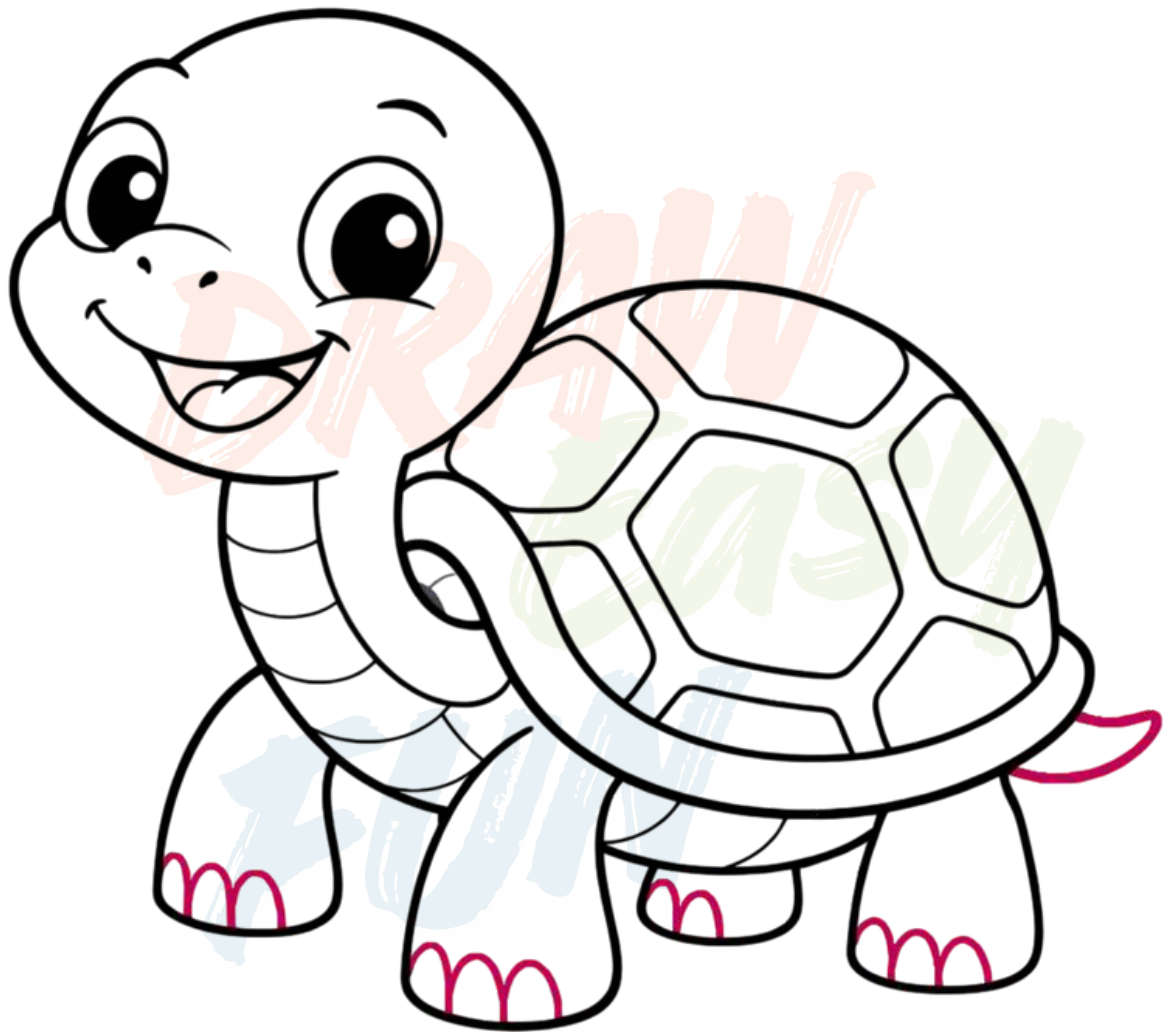

Step 1: Draw the Turtle's Head Shape

DRAW
EASY
FUN

Step 2: Draw the Turtle's Cute Cartoon Eyes

DRAW
EASY
FUN

Step 3: Add the Turtle's Facial Details

DRAW
EASY
FUN

Step 4: Draw the Turtle's Neck

Step 5: Draw the Turtle's Shell Outline

Step 6: Draw the Turtle's Legs and Feet

Step 7: Add Shell Pattern Details

Step 8: Add Neck Details

Step 9: Add Feet Details and Tail

Step 10: Draw the Ground and Grass

Step 11: Add Flowers and Final Background Details

Step 12: Color Your Cartoon Turtle