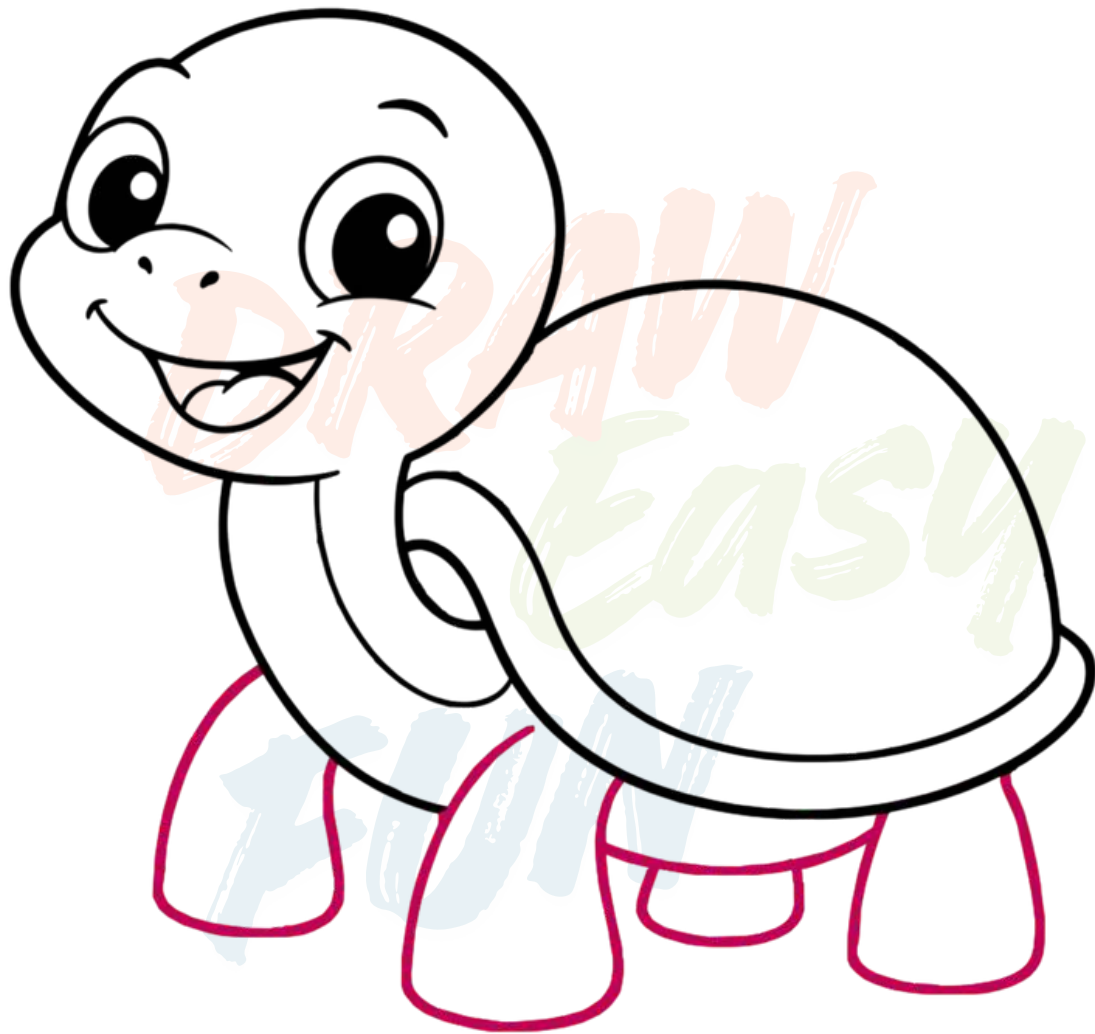

Step 1: Draw the Turtle's Head Shape

DRAW
EASY
FUN

Step 2: Draw the Turtle's Cute Cartoon Eyes

DRAW
EASY
FUN

Step 3: Add the Turtle's Facial Details

DRAW
EASY
FUN

Step 4: Draw the Turtle's Neck

Step 5: Draw the Turtle's Shell Outline

Step 6: Draw the Turtle's Legs and Feet

Step 7: Add Shell Pattern Details

Step 8: Add Neck Details

Step 9: Add Feet Details and Tail

Step 10: Draw the Ground and Grass

Step 11: Add Flowers and Final Background Details

Step 12: Color Your Cartoon Turtle